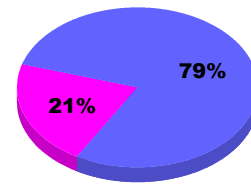

YTD Status Quo Clubs 2012-2013

Status Quo Clubs Compared to Status Quo Members

Legend: Status Quo Clubs (Cyan), Total Status Quo Members (Green)

MEMBERSHIP

**Membership Results
2012-2013**

**Membership
2011-2012**

Month	Net Memb Goal	Actual New Memb	Actual Dropped Memb	Gain/Loss of Memb	Gain/Loss of Memb
Jul/Aug/Sep	0	32	-60	-28	3
Totals	0	32	-60	-28	3

Membership Results 2012-2013

Goal, New, Dropped, Gain/Loss

Legend: Goal (Cyan), Actual (Green), Dropped (Yellow), Gain Loss (Magenta)

Comparison of Membership Gain/Loss

Current Year Compared to the Previous Year

Legend: Current Year (Cyan), Previous Year (Green)

Gender Comparison 2012-2013

Jul/Aug/Sep

Legend: Male (Blue), Female (Magenta)